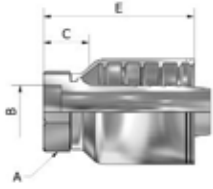

DN20L SERIES(Life Saver)

LIST

PART NUMBER	Products Description								
	Hose In-Dia	Nipple Hex		In-Dia		Tail-Growth		Overall length	
		MM	Inch	MM	Inch	MM	Inch	MM	Inch
		A		B		C		E	
DN20L-04-04	1/4	14.0	0.55	8.2	0.32	13.3	0.52	32.7	1.29
DN20L-06-06	3/8	17.5	0.69	9.5	0.37	13.7	0.54	40.9	1.61
DN20L-08-08	1/2	20.6	0.81	12.6	0.50	14.2	0.56	44.4	1.75
DN20L-10-10	5/8	23.8	0.94	16.2	0.64	17.9	0.70	53.2	2.09
DN20L-12-12	3/4	27.0	1.06	19.4	0.76	18.0	0.71	53.3	2.10
DN20L-16-16	1"	35.0	1.38	25.7	1.01	24.1	0.95	64.9	2.56
DN20L-20-20	1-1/4	46.0	1.81	31.8	1.25	26.2	1.03	69.9	2.75